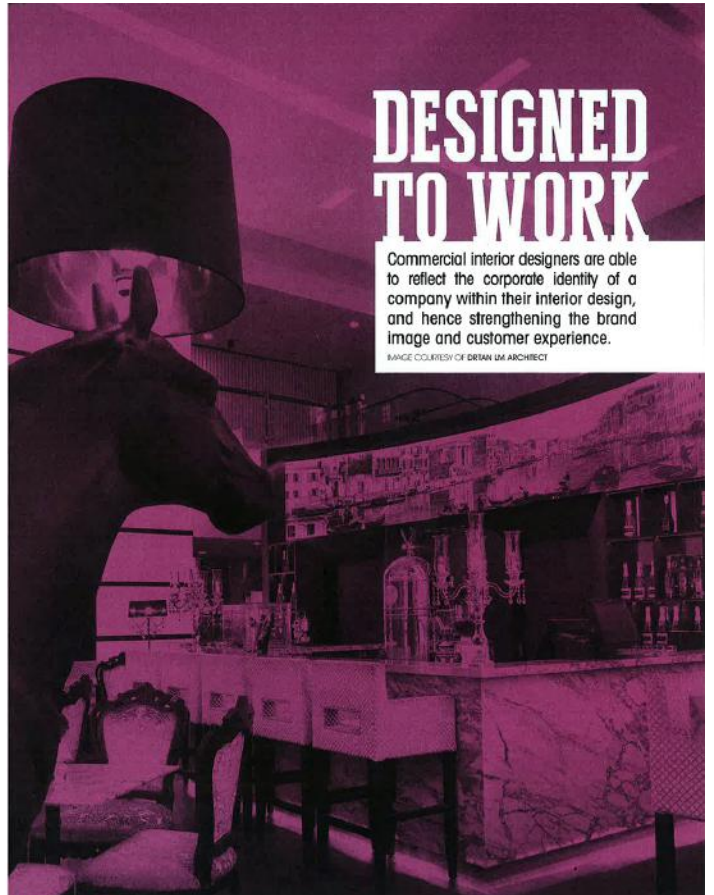

DESIGNED TO WORK

Commercial interior designers are able to reflect the corporate identity of a company within their interior design, and hence strengthening the brand image and customer experience.

IMAGE COURTESY OF BRIAN SM ARCHITECT

VISUALLY PALATABLE

The perfect contrast between minimalist white and deep black hues always create a charming, stylish effect as well as providing the space a strong visual impact and a sense of urbanity.